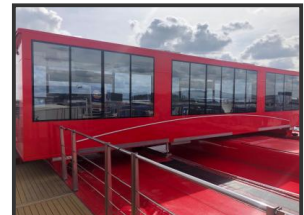

### £POA

Ex DUCATI Works Moto GP Paddock complex, consisting of: 3x 03/06/08 Iveco Stralis LHD 4x2 low ride tractor units, 190/250/390kms, 1x Iveco Stralis 450 6x4 with Hiab 50 tm crane. 5x tandem axle trailers, all together make the complex of: media suit, bar area, hospitality area, fully fit commercial kitchen, VIP roof terrace, with bar, changing rooms, toilets, fully air conditioned, generators, fridges, tv screens, furniture all included, video available on request..£POA