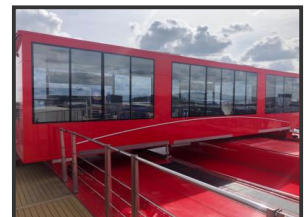

Paddock Complex

£POA

Ex DUCATI Works Moto GP Paddock complex, consisting of: 3x 03/06/08 Iveco Stralis LHD 4x2 low ride tractor units, 190/250/390kms, 1x Iveco Stralis 450 6x4 with Hiab 50 tm crane. 5x tandem axle trailers, all together make the complex of: media suit, bar area, hospitality area, fully fit commercial kitchen, VIP roof terrace, with bar, changing rooms, toilets, fully air conditioned, generators, fridges, tv screens, furniture all included, video available on request..£POA