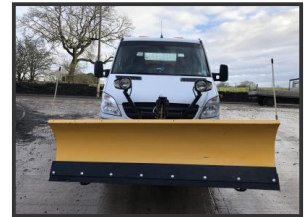

MERCEDES sprinter 516 4x4

£21,950.00

2012 12 Mercedes sprinter 516 4x4 crew cab 6 seater, alloy dropside tipper, demountable Meyer 1.5 cm³ gritter, Meyer moveable snow plough snow plough, heated screen, reverse camera 6 speed manual, 5 ton GVW, 30,000 miles, ex NHS, £21950 + VAT

Product Details

Category/Type	Rigids
Make	MERCEDES
Model	sprinter 516 4x4
Year	2012
Mileage	-

Lumbrook Mills, Westercroft Lane, Northowram, Halifax, HX3 7TY

Tel: +44 (0)7876 564749 Tel: +44 (0)7836 618707 Fax: +44 (0)1422 205055