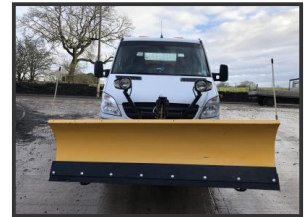

## MERCEDES sprinter 516 4x4

**£21,950.00**

2012 12 Mercedes sprinter 516 4x4 crew cab 6 seater, alloy dropside tipper, demountable Meyer 1.5 cm3 gritter, Meyer moveable snow plough snow plough, heated screen, reverse camera 6 speed manual, 5 ton GVW, 30,000 miles, ex NHS, £21950 + VAT

### Product Details

<b>Category/Type</b>	<b>Rigids</b>
<b>Make</b>	<b>MERCEDES</b>
<b>Model</b>	<b>sprinter 516 4x4</b>
<b>Year</b>	<b>2012</b>
<b>Mileage</b>	<b>-</b>

Lumbrook Mills, Westercroft Lane, Northowram, Halifax, HX3 7TY