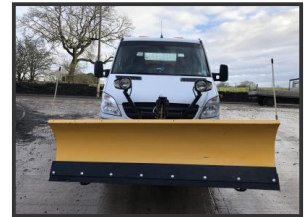

## MERCEDES sprinter 516 4x4

**£21,950.00**

2012 12 Mercedes sprinter 516 4x4 crew cab 6 seater, alloy dropside tipper, demountable Meyer 1.5 cm<sup>3</sup> gritter, Meyer moveable snow plough snow plough, heated screen, reverse camera 6 speed manual, 5 ton GVW, 30,000 miles, ex NHS, £21950 + VAT

### Product Details

<b>Category/Type</b>	<b>Rigids</b>
<b>Make</b>	<b>MERCEDES</b>
<b>Model</b>	<b>sprinter 516 4x4</b>
<b>Year</b>	<b>2012</b>
<b>Mileage</b>	<b>-</b>

Lumbrook Mills, Westercroft Lane, Northowram, Halifax, HX3 7TY