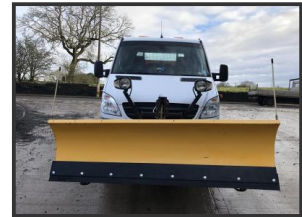

MERCEDES sprinter 516 4x4

£21,950.00

2012 12 Mercedes sprinter 516 4x4 crew cab 6 seater, alloy dropside tipper, demountable Meyer 1.5 cm3 gritter, Meyer moveable snow plough snow plough, heated screen, reverse camera 6 speed manual, 5 ton GVW, 30,000 miles, ex NHS, £21950 + VAT

Product Details

Category/Type	Rigids
Make	MERCEDES
Model	sprinter 516 4x4
Year	2012
Mileage	-

Lumbrook Mills, Westercroft Lane, Northowram, Halifax, HX3 7TY

Tel: +44 (0)7876 564749 Tel: +44 (0)7836 618707 Fax: +44 (0)1422 205055