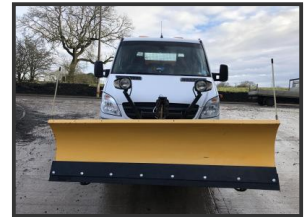

MERCEDES sprinter 516 4x4

£21,950.00

2012 12 Mercedes sprinter 516 4x4 crew cab 6 seater, alloy dropside tipper, demountable Meyer 1.5 cm3 gritter, Meyer moveable snow plough snow plough, heated screen, reverse camera 6 speed manual, 5 ton GVW, 30,000 miles, ex NHS, £21950 + VAT

Product Details

Category/Type	Rigids
Make	MERCEDES
Model	sprinter 516 4x4
Year	2012
Mileage	-

Lumbrook Mills, Westercroft Lane, Northowram, Halifax, HX3 7TY

Tel: +44 (0)7876 564749 Tel: +44 (0)7836 618707 Fax: +44 (0)1422 205055